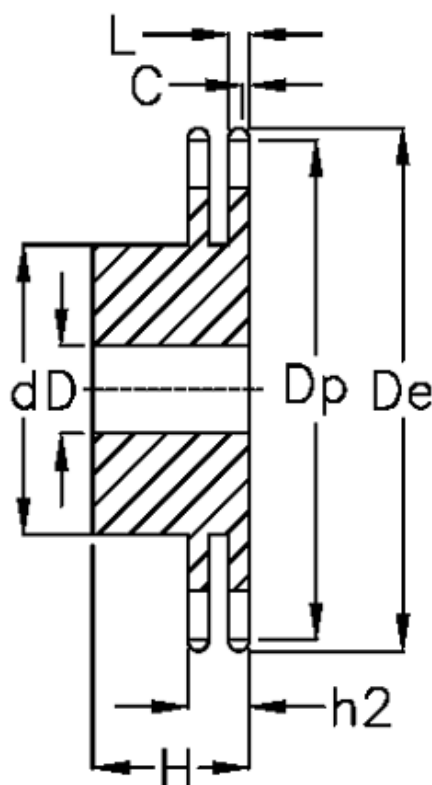

Article number: 616012011015

Description: Sprocket 28 B-2 Z=15 duplex
predrilled

Measures

C = 5
d = 160
D = 30±0,5
De = 232.3
Dp = 213.79

For chain size = 1 3/4" x 1 1/4"

For chain type = 28 B-2

H = 120

h2 = 88.4
L = 28.8
Number of teeth = 15